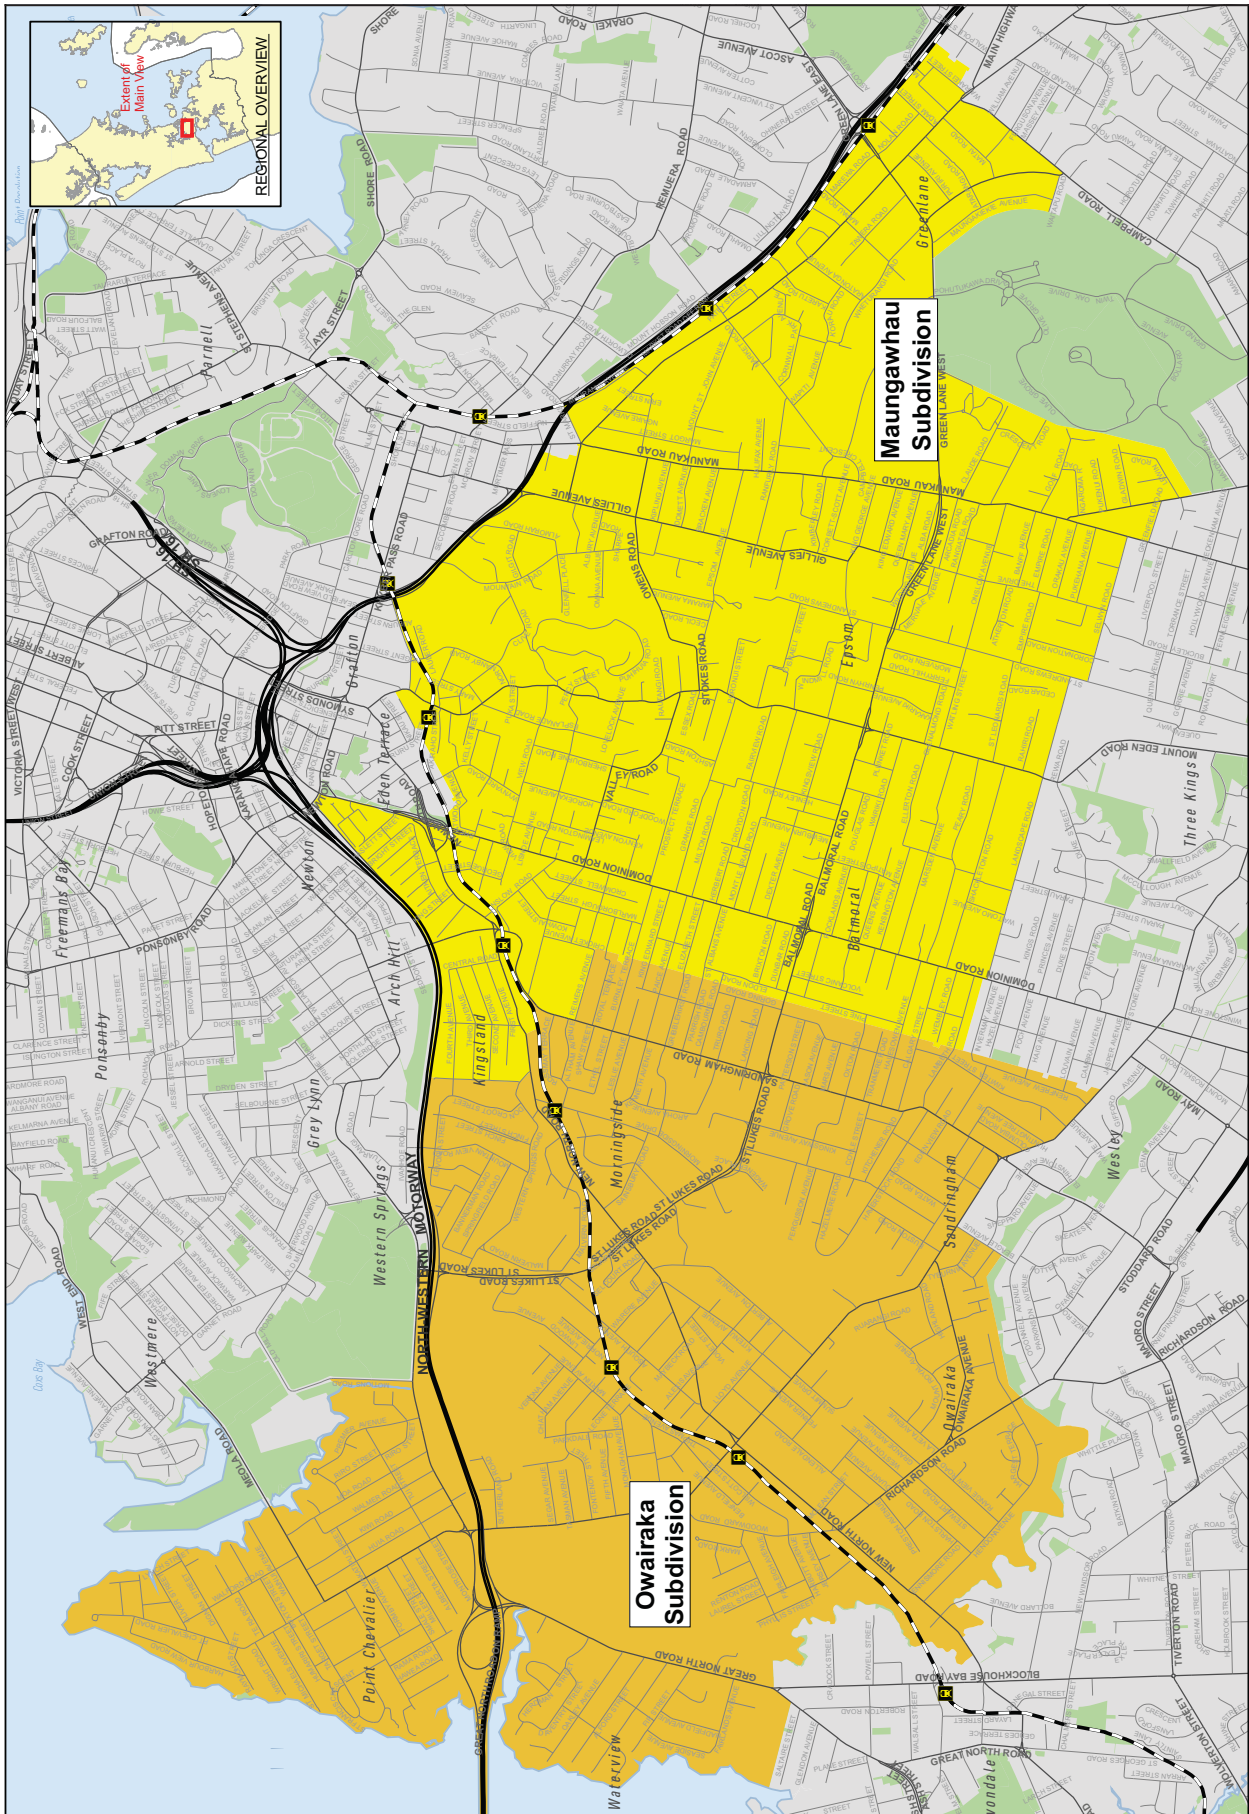

MAP: Local Boards

GREAT BARRIER ISLAND INSET

Wards

- Rodney
- Albany
- North Shore
- Waitakere
- Waitemata and Gulf
- Albert-Eden-Roskill
- Whau
- Orakei
- Maungakiekie-Tamaki
- Howick
- Manukau
- Manurewa-Papakura
- Franklin

Whau Ward and Local Board

Albert-Eden Local Board and Subdivisions

Puketapapa Local Board

Waitemata Local Board

Mangere-Otahuhu Local Board