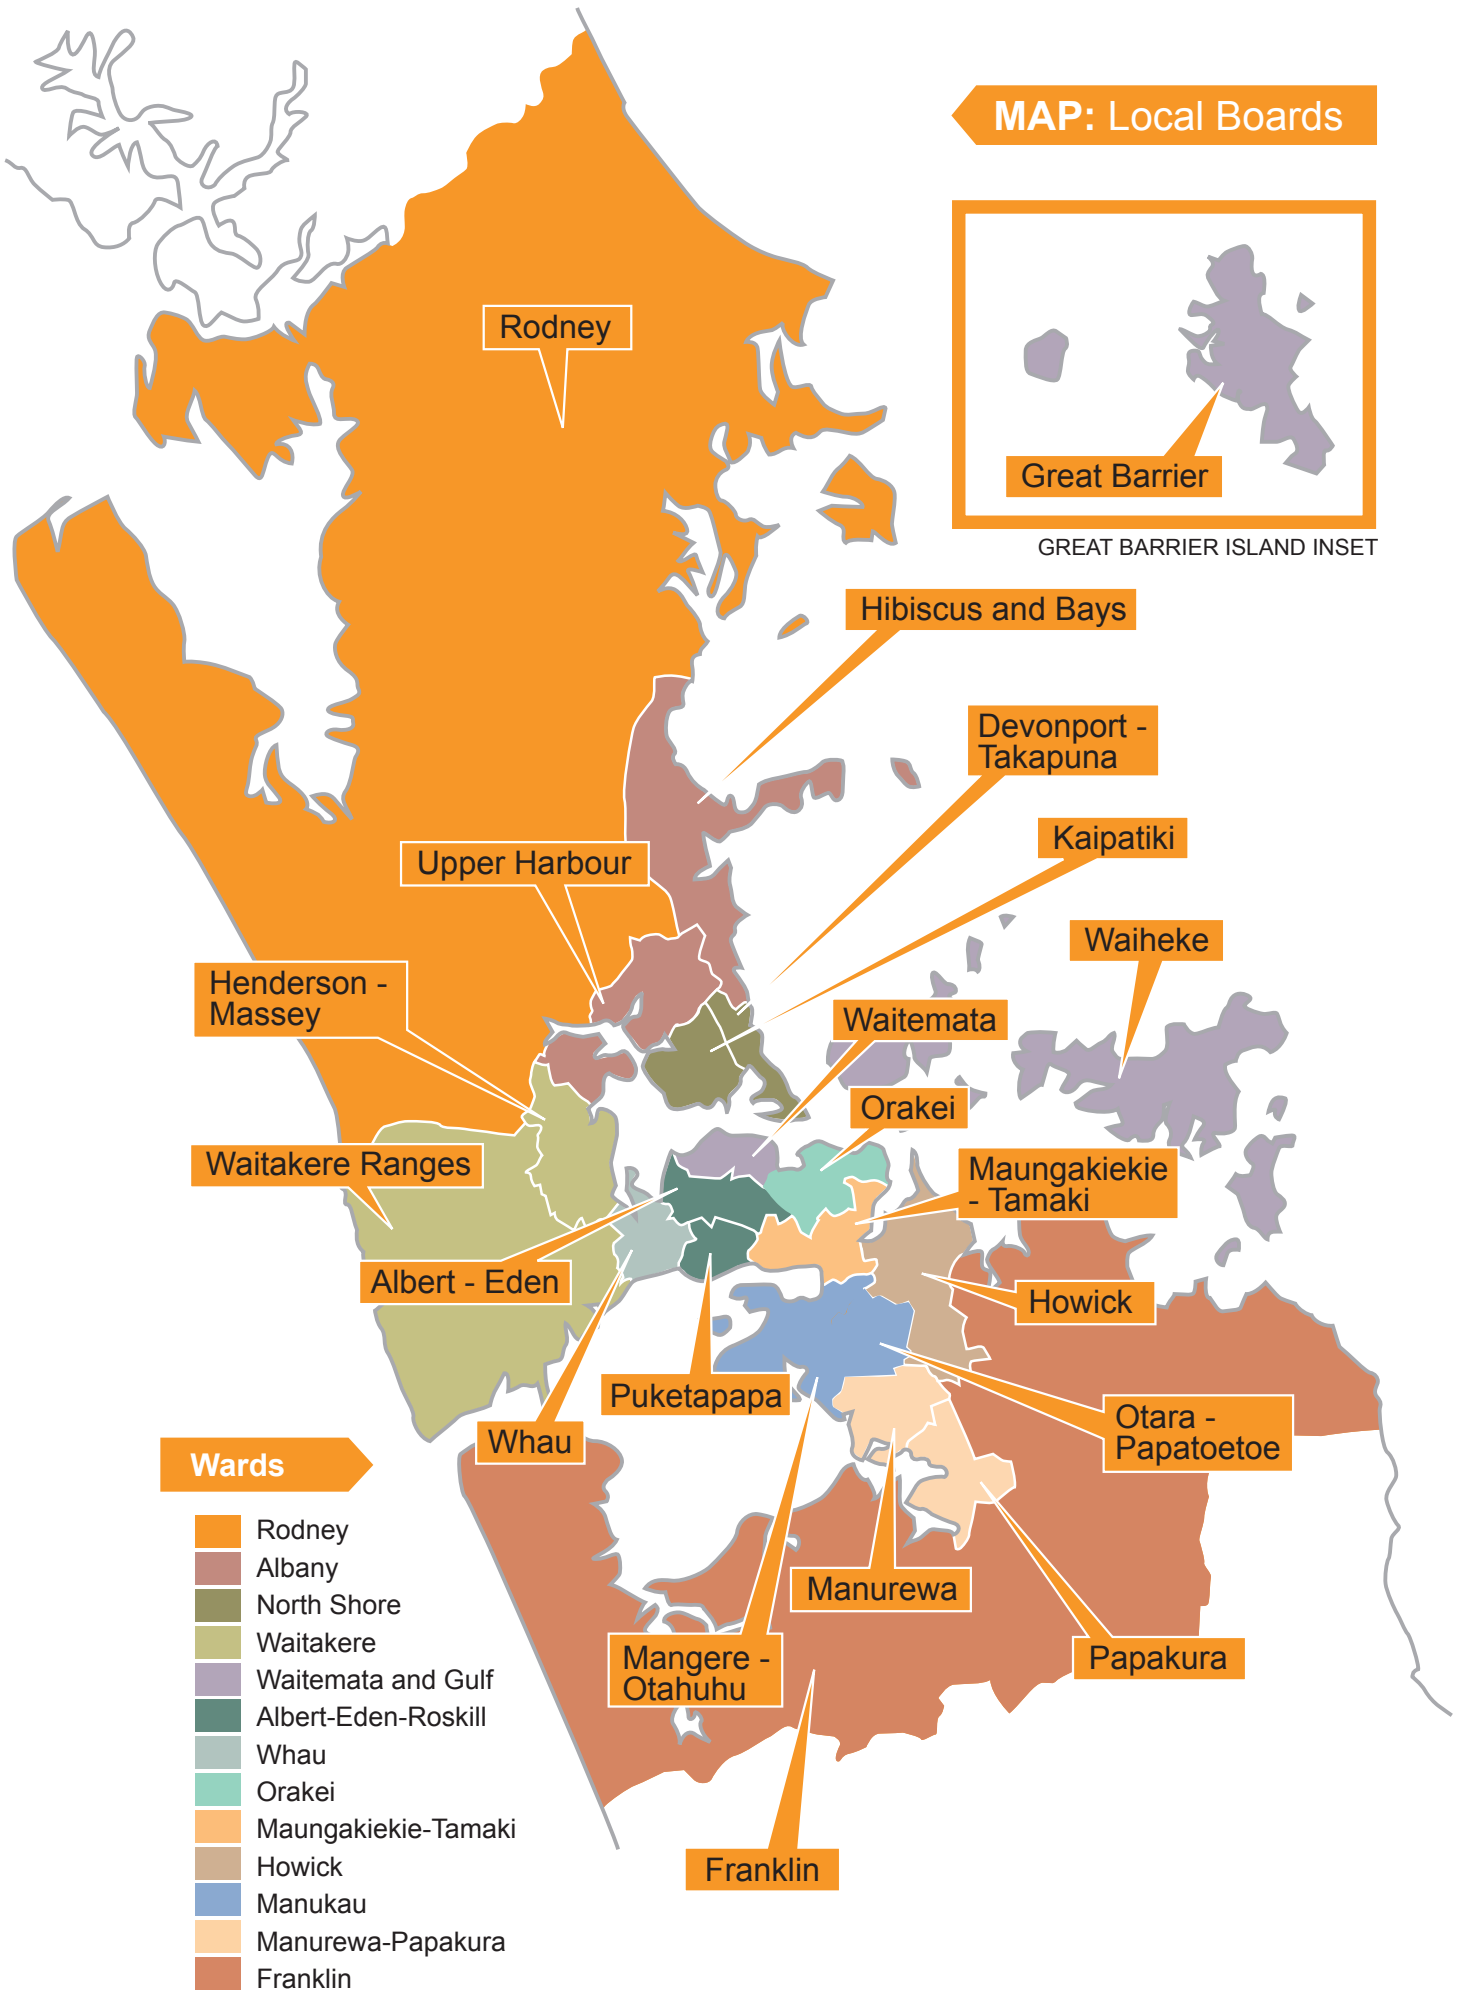

MAP: Local Boards

GREAT BARRIER ISLAND INSET

Wards

- Rodney
- Albany
- North Shore
- Waitakere
- Waitemata and Gulf
- Albert-Eden-Roskill
- Whau
- Orakei
- Maungakiekie-Tamaki
- Howick
- Manukau
- Manurewa-Papakura
- Franklin

Whau Ward and Local Board

Albert-Eden Local Board and Subdivisions

Puketapapa Local Board

Waitemata Local Board

Mangere-Otahuhu Local Board