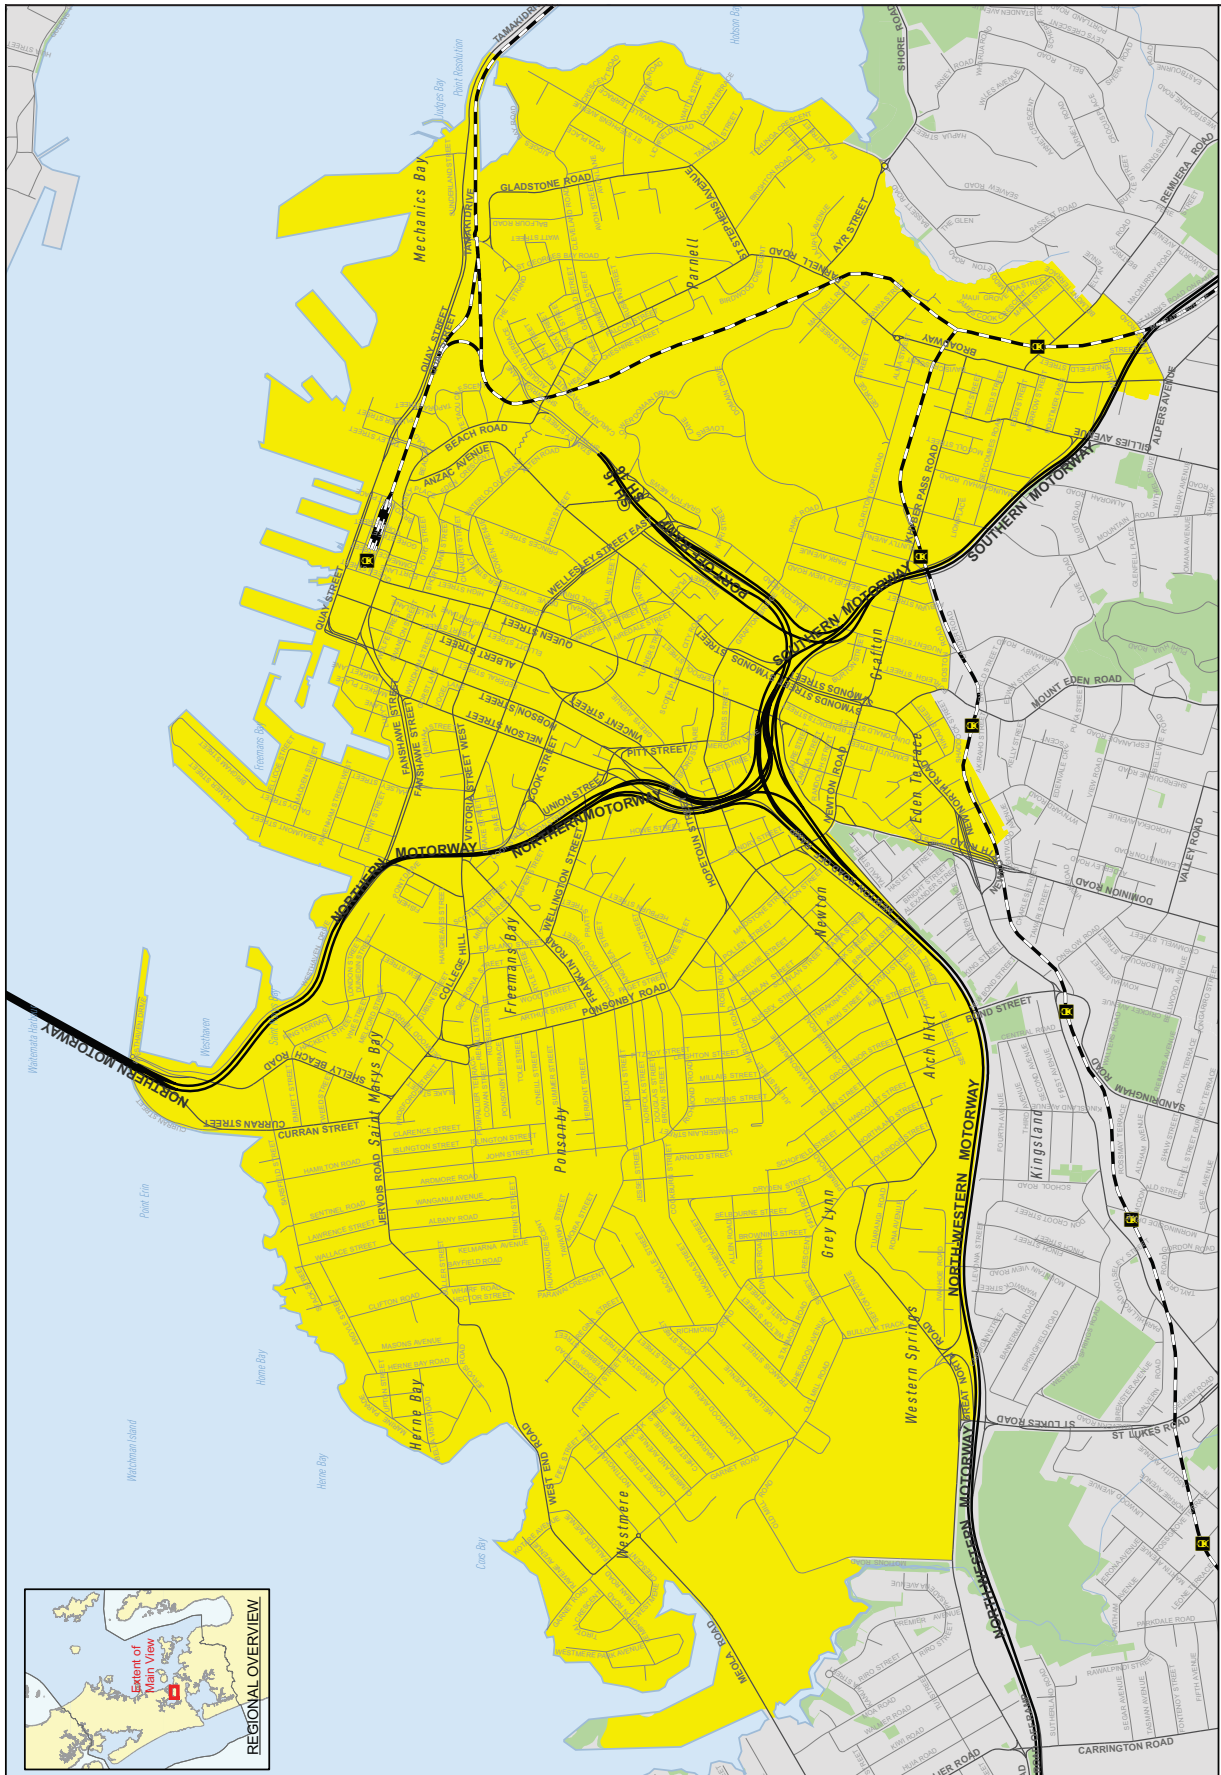

MAP: Local Boards

GREAT BARRIER ISLAND INSET

Wards

- Rodney
- Albany
- North Shore
- Waitakere
- Waitemata and Gulf
- Albert-Eden-Roskill
- Whau
- Orakei
- Maungakiekie-Tamaki
- Howick
- Manukau
- Manurewa-Papakura
- Franklin

Whau Ward and Local Board

Albert-Eden Local Board and Subdivisions

Puketapapa Local Board

Waitemata Local Board

Mangere-Otahuhu Local Board