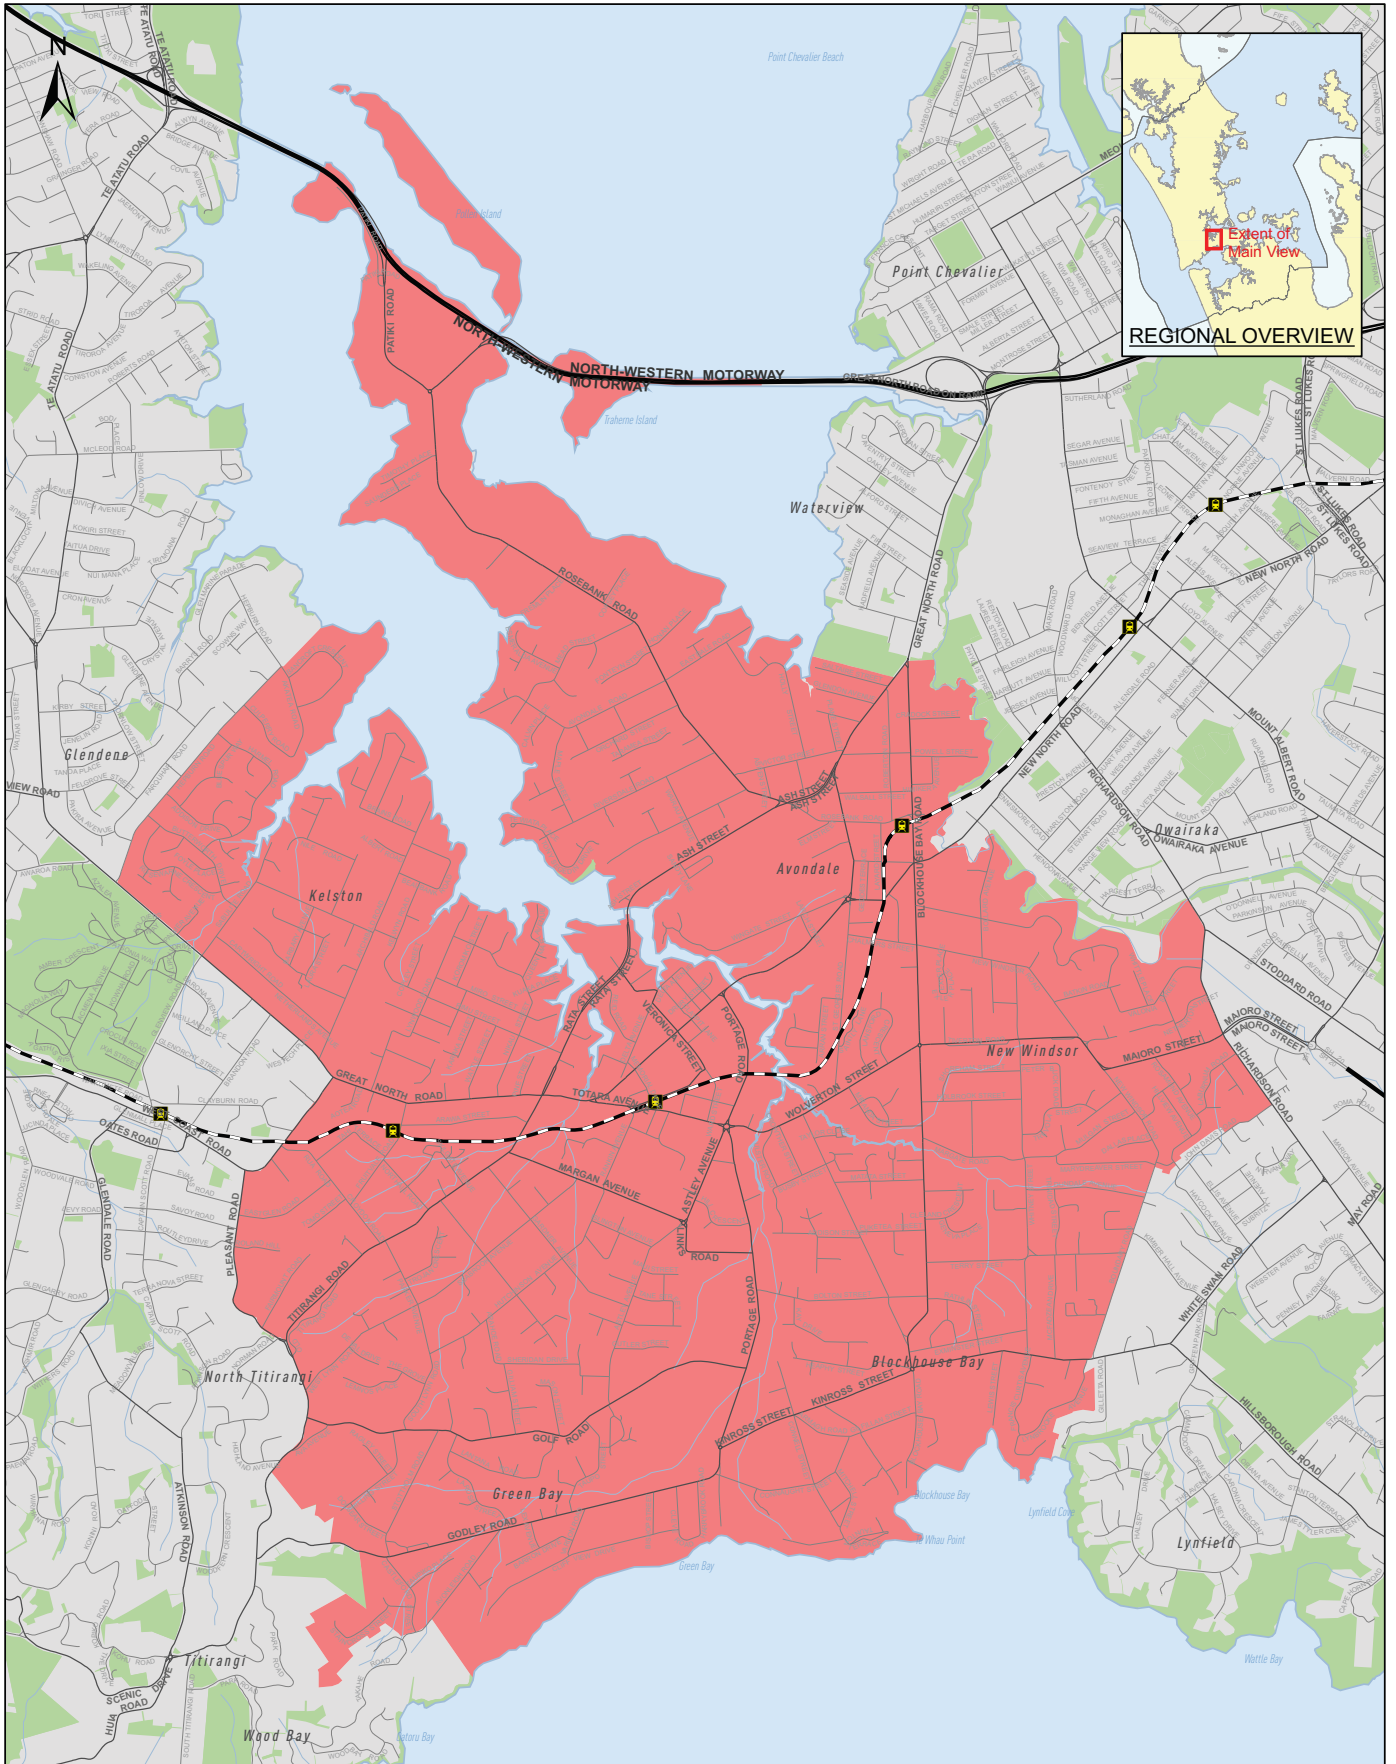

MAP: Local Boards

GREAT BARRIER ISLAND INSET

Wards

- Rodney
- Albany
- North Shore
- Waitakere
- Waitemata and Gulf
- Albert-Eden-Roskill
- Whau
- Orakei
- Maungakiekie-Tamaki
- Howick
- Manukau
- Manurewa-Papakura
- Franklin

Whau Ward and Local Board

Albert-Eden Local Board and Subdivisions

Puketapapa Local Board

Waitemata Local Board

Mangere-Otahuhu Local Board