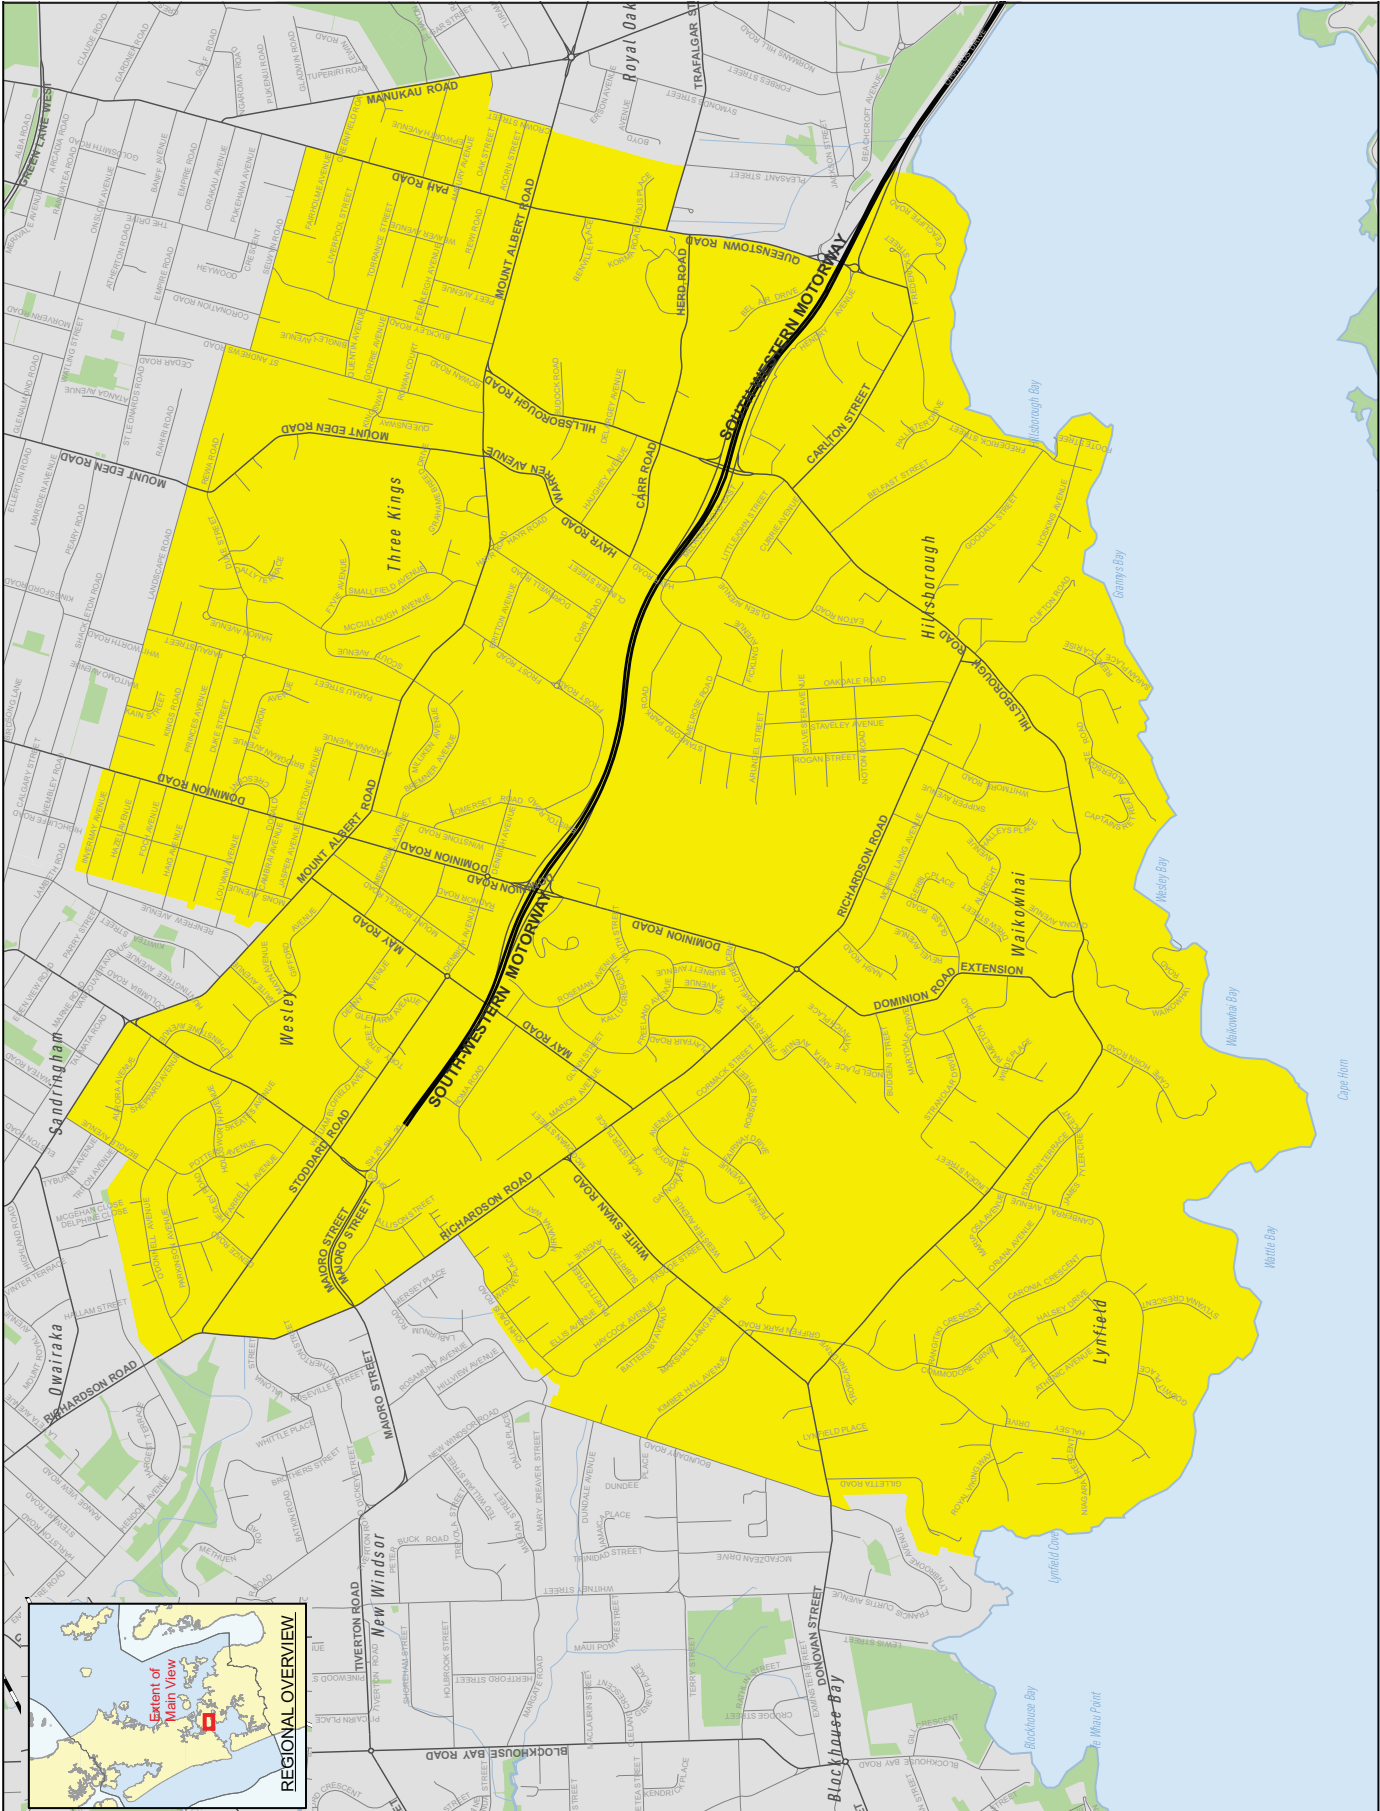

MAP: Local Boards

GREAT BARRIER ISLAND INSET

Wards

- Rodney
- Albany
- North Shore
- Waitakere
- Waitemata and Gulf
- Albert-Eden-Roskill
- Whau
- Orakei
- Maungakiekie-Tamaki
- Howick
- Manukau
- Manurewa-Papakura
- Franklin

Whau Ward and Local Board

Albert-Eden Local Board and Subdivisions

Puketapapa Local Board

Waitemata Local Board

Mangere-Otahuhu Local Board